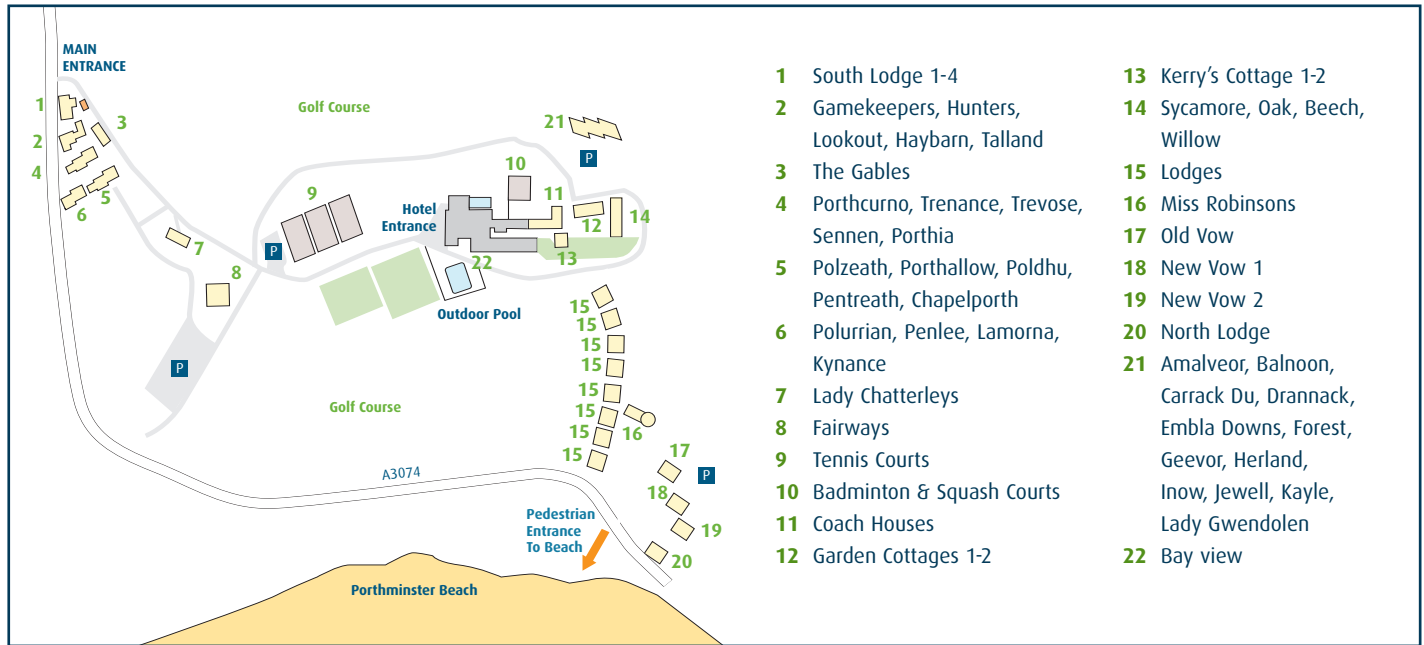

tariff2012

Check availability and book online: www.tregenna-castle.co.uk

Location map

- | | |
|---|---|
| 1 South Lodge 1-4 | 13 Kerry's Cottage 1-2 |
| 2 Gamekeepers, Hunters, Lookout, Haybarn, Talland | 14 Sycamore, Oak, Beech, Willow |
| 3 The Gables | 15 Lodges |
| 4 Porthcurno, Trenance, Trevose, Sennen, Porthia | 16 Miss Robinsons |
| 5 Polzeath, Porthallow, Poldhu, Pentreath, Chapelorth | 17 Old Vow |
| 6 Polurrian, Penlee, Lamorna, Kynance | 18 New Vow 1 |
| 7 Lady Chatterleys | 19 New Vow 2 |
| 8 Fairways | 20 North Lodge |
| 9 Tennis Courts | 21 Amalveor, Balnoon, Carrack Du, Drannack, Embla Downs, Forest, Geevor, Herland, Inow, Jewell, Kayle, Lady Gwendolen |
| 10 Badminton & Squash Courts | 22 Bay view |
| 11 Coach Houses | |
| 12 Garden Cottages 1-2 | |